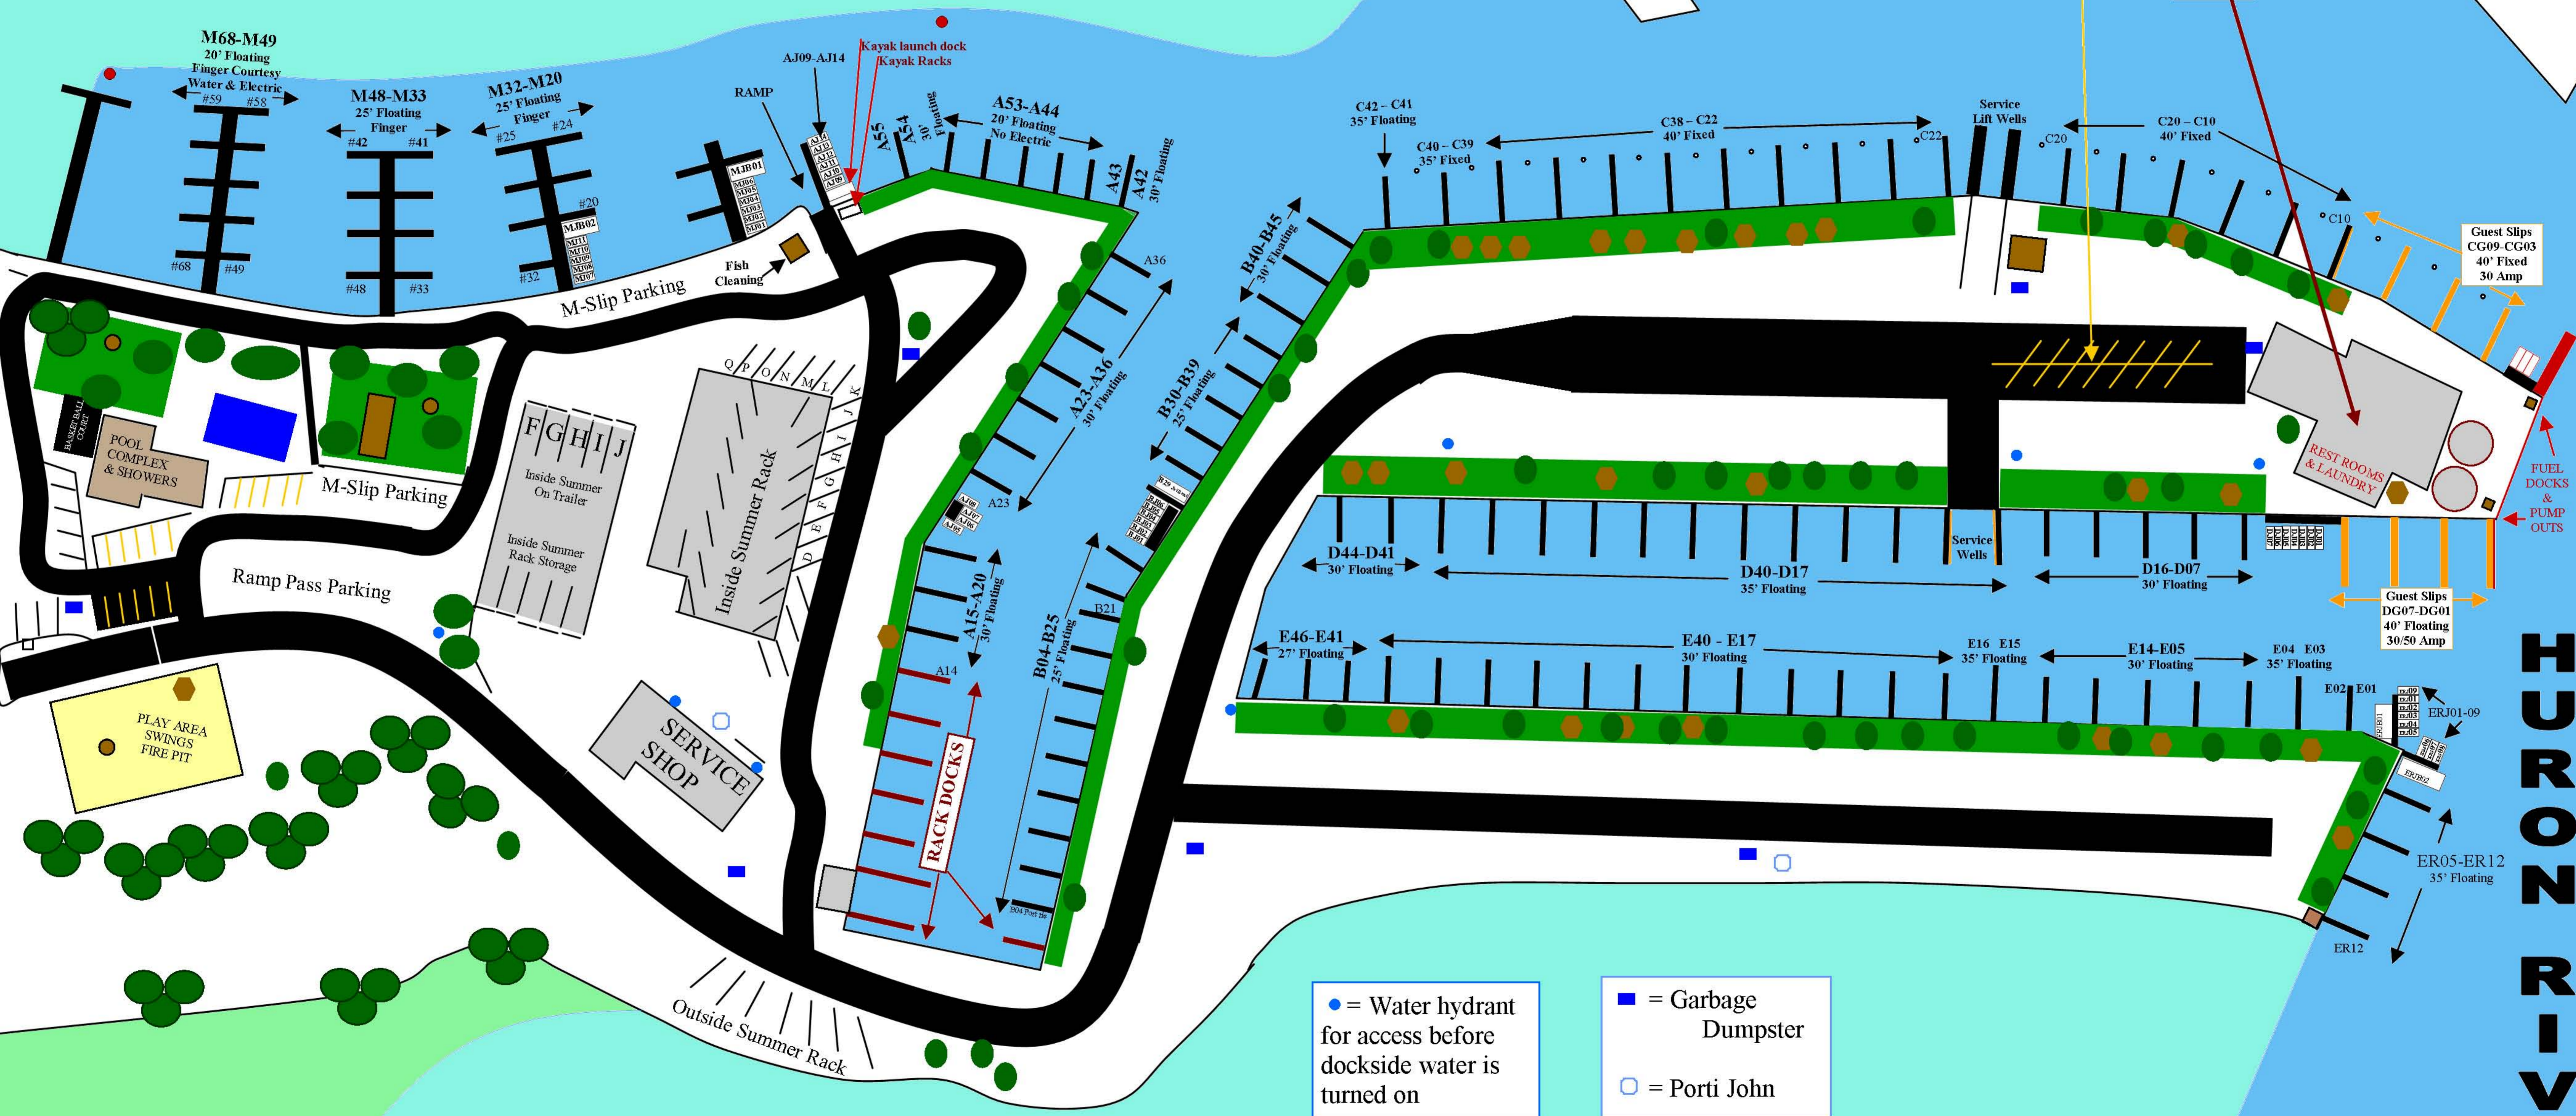

# MUD BROOK WATER WAY

HURON LAGOONS MARINA  
 Main Office Building  
 New Boat Show Room  
 Vikings Den Restaurant  
 PARKING

● = Water hydrant for access before dockside water is turned on

■ = Garbage Dumpster  
 □ = Porti John

# WET LANDS

HURON RIVER